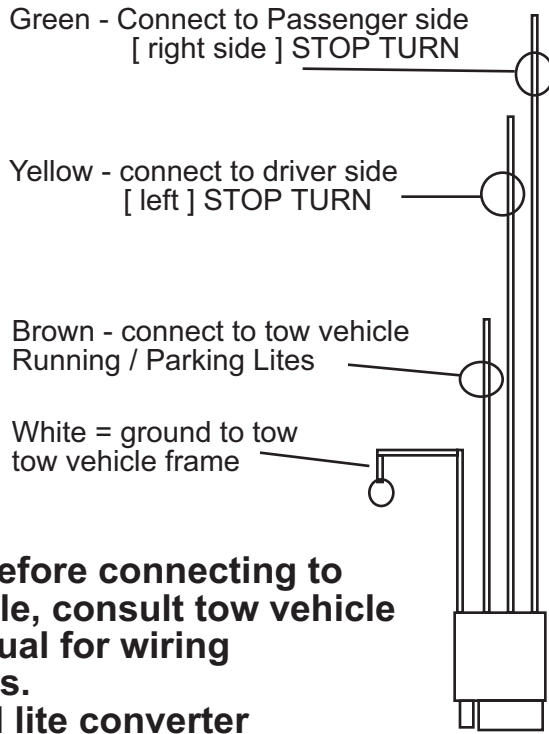

Note : when connecting to Tow Vehicle the wiring color code may not match the Tow Vehicle wiring harness

Four Pole Flat Trailer wire Diagram for Split Wire Harness

**Warning: Before connecting to Tow Vehicle, consult tow vehicle owner manual for wiring precautions.
A trailer tail lite converter may be required to protect Tow vehicle electronics.**